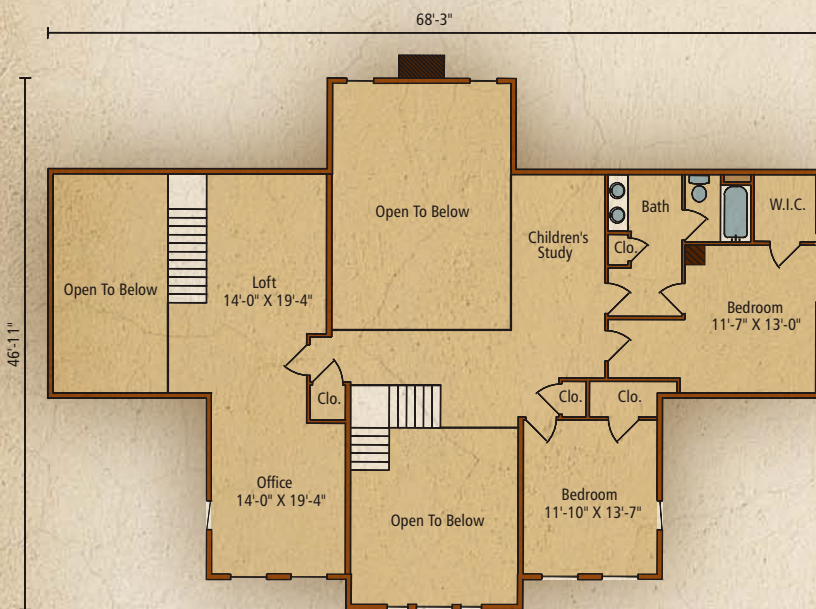

Castleton

4,151 total sq. ft./386 total sq. m.

FRONT ELEVATION

SECOND LEVEL

Plan Features:

Main Level:	2,521 sq. ft.
Second Level:	1,630 sq. ft.
Bedrooms:	3
Baths:	2.5